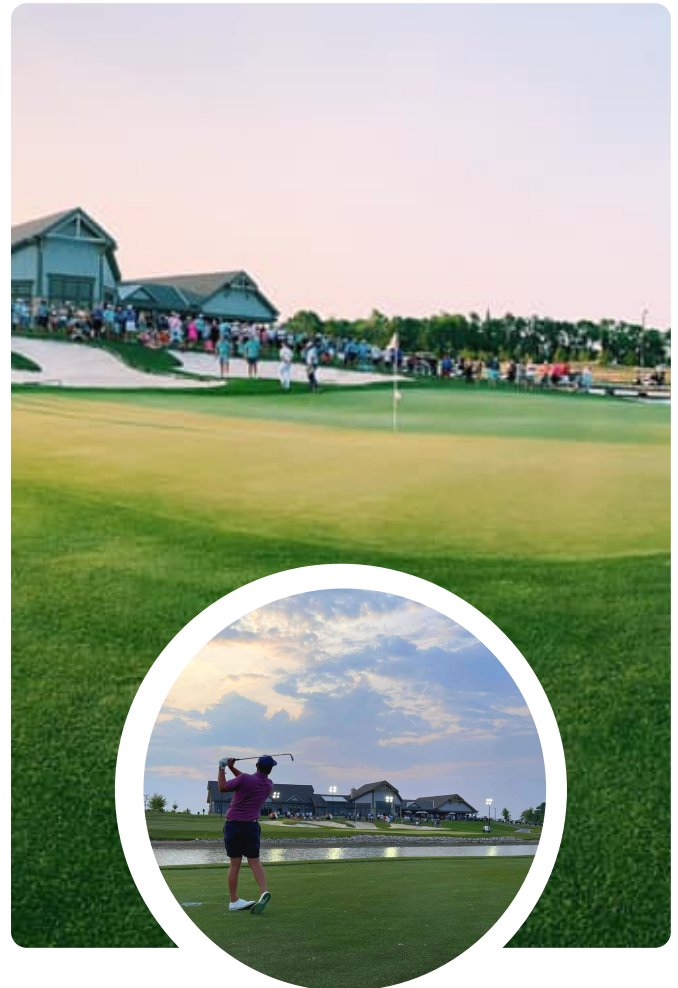

A CHAMPIONSHIP COURSE FOR ALL AGES & ABILITIES

GOLF

Golf at Oxbow maximizes the opportunity for friendly competition, camaraderie, family-bonding and personal improvement.

The fully renovated golf course (2019) designed by Robert Trent Jones, Jr., is as gorgeous to view as it is to play. It is beautifully and subtly designed, featuring gorgeous prairie views and striking bluegrass and fescues. Accents such as Ohio's Best bunker sand and concrete paths throughout the course ensure that the new Oxbow is the most impressive course in the region.

Seven different teeing grounds makes the course accessible for players at all skill levels. However, the golf course is a fun challenge for the scratch golfer, with the championship tees playing at over 7,400 yards.

The game of golf has been made infinitely more exciting at Oxbow, while maintaining a course that has playability for all ages.

Oxbow members enjoy unlimited use of Oxbow's state-of-the-art practice facility. The main tee driving range features six target greens, as well as a practice bunker. The second practice area features a smaller driving tee, as well as a short game practice area. Over 11,000 square feet of practice putting greens complete the practice facility.