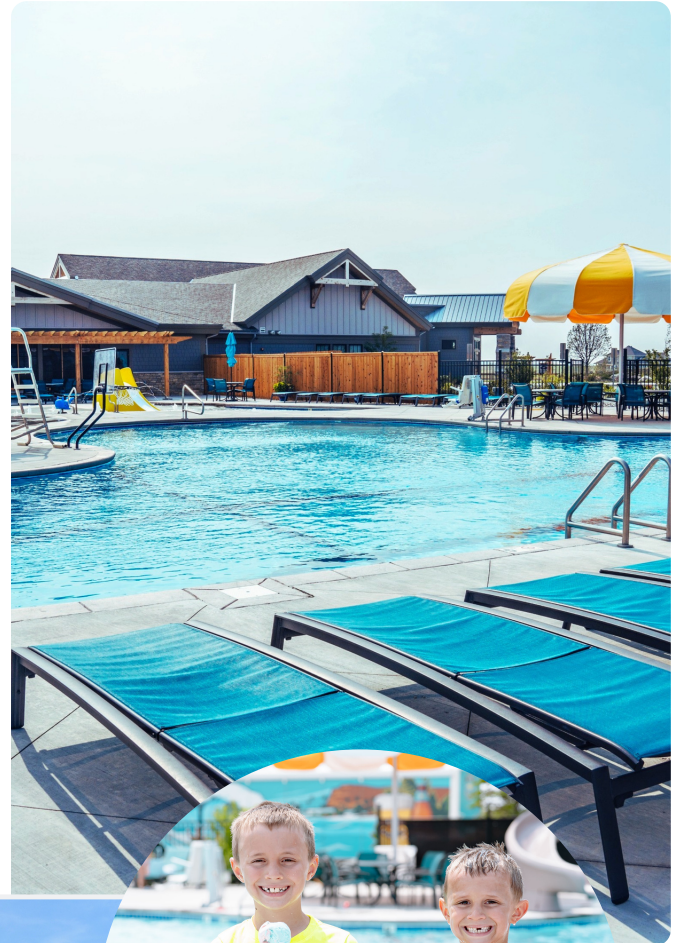

UNIQUE DINING EXPERIENCES THE WHOLE FAMILY WILL LOVE

- **Bar:** A lively atmosphere with a fantastic wine and drink menu
- **Dining Room:** Perfect for families, larger parties or business lunches
- **Patio:** Enjoy gorgeous golf course views and comfortable al fresco dining
- **Pool Deck:** Enjoy frozen treats, meal baskets and adult beverage service

THE PLACE TO BE IN THE SUMMERTIME

THE POOL

Experience a summer of fun. Our aquatic complex features:

- Large Main Pool
 - Water slide
 - Basketball hoop
- Zero Entry Kiddie Pool
 - Mini water slide
 - Aqua fountain
 - Bubblers
- Hotub
- Swimming Lessons
- Locker Rooms
 - Daily lockers
 - Showers
 - Complimentary towel service

Pool activities are not limited to just a quick dip. Savor your summer afternoons by taking advantage of our full food and beverage service pool side, along with entertainment and activities for the entire family.